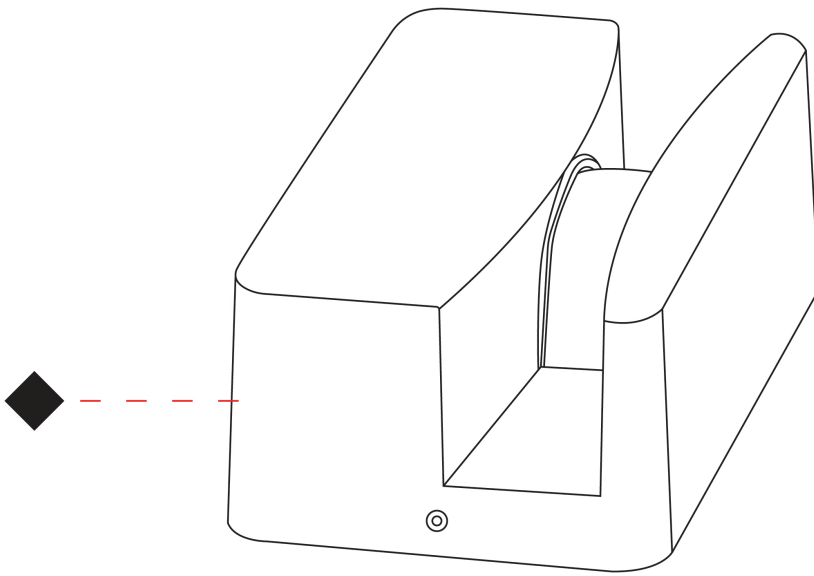

SILL SURFACE

E9W643-

PROJECT _____

TYPE _____

SPECIFIER _____

QUANTITY _____

DATE _____

E